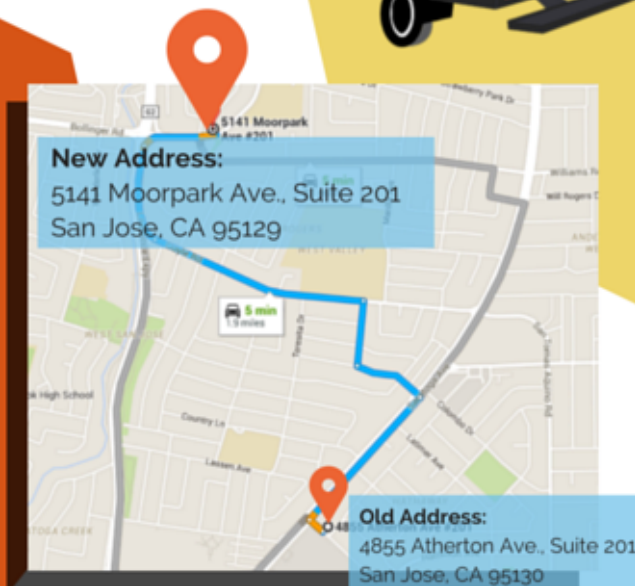

WE ARE MOVING!

We are moving to a new location about 1.5 miles away.

Our new address:

5141 Moorpark Ave, Suite 201

San Jose, CA 95129

(One-story building)

~BONUS!~

Everyone who receives a session in July, will **RECEIVE 10% OFF!**

You must bring in copy of this flyer to receive your 10% off! (offer good one time only)

You know how time flies; so, call now to book your July session (in our new office!); 408.624.6167.
I'm looking forward to seeing you on my massage table next month!

W E A R E

M O V I N G !

JULY 5, 2016

New Address:

5141 Moorpark Ave., Suite 201
San Jose, CA 95129

Old Address:

4855 Atherton Ave., Suite 201
San Jose, CA 95130

HEALING & HEARTS
through connecting touch
408-624-6167